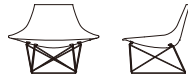

Aki

FRP – White
Fabric cushion / Leather cushion
Steel – White

JMM-A01C side chair
W607×D568×H747×SH440

Fabric 1	2.310,00
Fabric 2	2.370,00
Leather 1	2.560,00
Leather 2	2.630,00

JMM-A02C lounge chair
W950×D739×H757×SH378

JMM-A01U side chair
W607×D568×H747×SH420

Fabric 1	3.010,00
Fabric 2	3.140,00
Leather 1	4.100,00
Leather 2	4.230,00

JMM-A02U lounge chair
W950×D739×H757×SH358

Fabric 1	3.530,00
Fabric 2	3.650,00
Leather 1	5.390,00
Leather 2	5.510,00