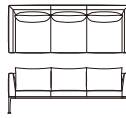

Transit sofa brass, Transit sofa wood

Fabric upholstered / Leather upholstered
 Brass – Polish / Black stain

Transit sofa brass

New S-161B 1 seater sofa
 W800×D800×H660×SH390

	<u>Polish</u>	<u>Black stain</u>
Fabric 1	4.550,00	4.910,00
Fabric 2	4.810,00	5.170,00
Leather 1	6.930,00	7.290,00
Leather 2	7.310,00	7.670,00

Transit sofa brass

New S-162B 2 seater sofa
 W1700×D800×H660×SH390

	<u>Polish</u>	<u>Black stain</u>
Fabric 1	6.190,00	6.640,00
Fabric 2	6.790,00	7.240,00
Leather 1	9.770,00	10.220,00
Leather 2	10.360,00	10.810,00

Transit sofa brass

New S-163B 3 seater sofa
 W2000×D800×H660×SH390

	<u>Polish</u>	<u>Black stain</u>
Fabric 1	7.140,00	7.620,00
Fabric 2	7.860,00	8.340,00
Leather 1	12.220,00	12.700,00
Leather 2	13.180,00	13.660,00

Transit sofa wood

New S-162W 2 seater sofa
 W1700×D800×H660×SH390

	<u>Ash</u>
Fabric 1	5.690,00
Fabric 2	6.300,00
Leather 1	9.400,00
Leather 2	10.020,00

Transit sofa wood

New S-163W 3 seater sofa
 W2000×D800×H660×SH390