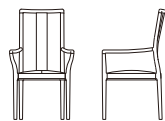

# Wang

Oak - Beeswax / Black / Charcoal grey / Snow white / Dark wenge

Walnut - Beeswax

Fabric upholstered / Leather upholstered

I-261 side chair

W500×D559×H972×SH432

	<u>Oak</u>	<u>Walnut</u>
Fabric 1	1.750,00	1.880,00
Fabric 2	1.820,00	1.950,00
Leather 1	2.010,00	2.140,00
Leather 2	2.090,00	2.230,00

I-262 arm chair

W567×D559×H972×SH432×AH612

	<u>Oak</u>	<u>Walnut</u>
Fabric 1	2.020,00	2.150,00
Fabric 2	2.090,00	2.220,00
Leather 1	2.280,00	2.410,00
Leather 2	2.370,00	2.500,00