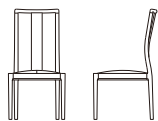

# Wang

Oak - Beeswax / Black / Charcoal grey / Snow white / Dark wenge

Walnut - Beeswax

Fabric upholstered / Leather upholstered

I-261 side chair

W500×D559×H972×SH432

	<u>Oak</u>	<u>Walnut</u>
Fabric 1	1.750,00	1.880,00
Fabric 2	1.820,00	1.950,00
Leather 1	2.010,00	2.140,00
Leather 2	2.090,00	2.230,00

I-262 arm chair

W567×D559×H972×SH432×AH612

	<u>Oak</u>	<u>Walnut</u>
Fabric 1	2.020,00	2.150,00
Fabric 2	2.090,00	2.220,00
Leather 1	2.280,00	2.410,00
Leather 2	2.370,00	2.500,00