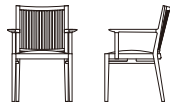

# Sakura Sakura

Beech - Soap / Black / Charcoal grey / Snow white / Dark wenge

Walnut - Beeswax

Fabric upholstered / Leather upholstered

IE-081 side chair

W529×D578×H845×SH450

|           | <u>Beech</u> | <u>Walnut</u> |
|-----------|--------------|---------------|
| Fabric 1  | 1.000,00     | 1.250,00      |
| Fabric 2  | 1.030,00     | 1.290,00      |
| Leather 1 | 1.230,00     | 1.480,00      |
| Leather 2 | 1.290,00     | 1.550,00      |

IE-082 arm chair

W608×D578×H845×SH450×AH635

|           | <u>Beech</u> | <u>Walnut</u> |
|-----------|--------------|---------------|
| Fabric 1  | 1.210,00     | 1.540,00      |
| Fabric 2  | 1.250,00     | 1.570,00      |
| Leather 1 | 1.450,00     | 1.770,00      |
| Leather 2 | 1.510,00     | 1.830,00      |