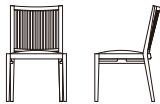

# Sakura Sakura

Beech - Soap / Black / Charcoal grey / Snow white / Dark wenge

Walnut - Beeswax

Fabric upholstered / Leather upholstered

IE-081 side chair

W529×D578×H845×SH450

|           | <u>Beech</u> | <u>Walnut</u> |
|-----------|--------------|---------------|
| Fabric 1  | 1.000,00     | 1.250,00      |
| Fabric 2  | 1.030,00     | 1.290,00      |
| Leather 1 | 1.230,00     | 1.480,00      |
| Leather 2 | 1.290,00     | 1.550,00      |

IE-082 arm chair

W608×D578×H845×SH450×AH635

|           | <u>Beech</u> | <u>Walnut</u> |
|-----------|--------------|---------------|
| Fabric 1  | 1.210,00     | 1.540,00      |
| Fabric 2  | 1.250,00     | 1.570,00      |
| Leather 1 | 1.450,00     | 1.770,00      |
| Leather 2 | 1.510,00     | 1.830,00      |