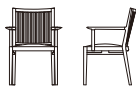

# Sakura Sakura

Beech – Soap / Black / Charcoal grey / Snow white / Dark wenge

Walnut – Beeswax

Fabric upholstered / Leather upholstered

IE-081 side chair

W529×D578×H845×SH450

	<u>Beech</u>	<u>Walnut</u>
Fabric 1	1.050,00	1.360,00
Fabric 2	1.090,00	1.390,00
Leather 1	1.210,00	1.520,00
Leather 2	1.270,00	1.580,00

IE-082 arm chair

W608×D578×H845×SH450×AH635

	<u>Beech</u>	<u>Walnut</u>
Fabric 1	1.330,00	1.690,00
Fabric 2	1.370,00	1.730,00
Leather 1	1.610,00	1.970,00
Leather 2	1.690,00	2.030,00