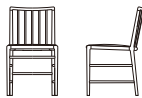

# The sensitive light chair

White ash - Soap / Black / Charcoal grey / Snow white / Dark wenge

Walnut - Beeswax

Fabric upholstered / Leather upholstered

I-271 side chair  
W450×D514×H780×SH450

	<u>White ash</u>
Fabric 1	1.250,00
Fabric 2	1.290,00
Leather 1	1.480,00
Leather 2	1.550,00

I-272 arm chair  
W500×D514×H780×SH450×AH630

	<u>White ash</u>
Fabric 1	1.790,00
Fabric 2	1.830,00
Leather 1	2.020,00
Leather 2	2.090,00

I-281 side chair  
W450×D514×H780×SH450

	<u>Walnut</u>
Fabric 1	1.540,00
Fabric 2	1.570,00
Leather 1	1.770,00
Leather 2	1.830,00