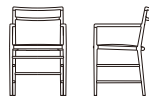

# The sensitive light chair

White ash - Soap / Black / Charcoal grey / Snow white / Dark wenge

Walnut - Beeswax

Fabric upholstered / Leather upholstered

I-271 side chair  
W450×D514×H780×SH450

	<u>White ash</u>
Fabric 1	1.250,00
Fabric 2	1.290,00
Leather 1	1.480,00
Leather 2	1.550,00

I-272 arm chair  
W500×D514×H780×SH450×AH630

	<u>White ash</u>
Fabric 1	1.790,00
Fabric 2	1.830,00
Leather 1	2.020,00
Leather 2	2.090,00

I-281 side chair  
W450×D514×H780×SH450

	<u>Walnut</u>
Fabric 1	1.540,00
Fabric 2	1.570,00
Leather 1	1.770,00
Leather 2	1.830,00