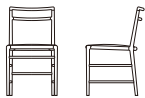

# The sensitive light chair

White ash - Soap / Black / Charcoal grey / Snow white / Dark wenge

Walnut - Beeswax

Fabric upholstered / Leather upholstered

I-271 side chair  
W450×D514×H780×SH450

	<u>White ash</u>
Fabric 1	1.250,00
Fabric 2	1.290,00
Leather 1	1.480,00
Leather 2	1.550,00

I-272 arm chair  
W500×D514×H780×SH450×AH630

	<u>White ash</u>
Fabric 1	1.790,00
Fabric 2	1.830,00
Leather 1	2.020,00
Leather 2	2.090,00

I-281 side chair  
W450×D514×H780×SH450

	<u>Walnut</u>
Fabric 1	1.540,00
Fabric 2	1.570,00
Leather 1	1.770,00
Leather 2	1.830,00