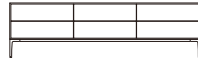

C-623T cabinet
W2100×D450×H600

	<u>No stain</u>	<u>Black stain</u>
Gold	8.590,00	8.900,00
Silver	7.050,00	7.360,00