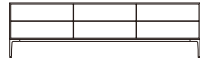

Tasogare composition cabinet

Gold leaf, Walnut - Beeswax
 Silver leaf, Ash - Dark wenge
 Brass - No stain / Black stain

C-612T cabinet
 W2100×D450×H450

	<u>No stain</u>	<u>Black stain</u>
Gold	6.800,00	7.100,00
Silver	5.640,00	5.950,00